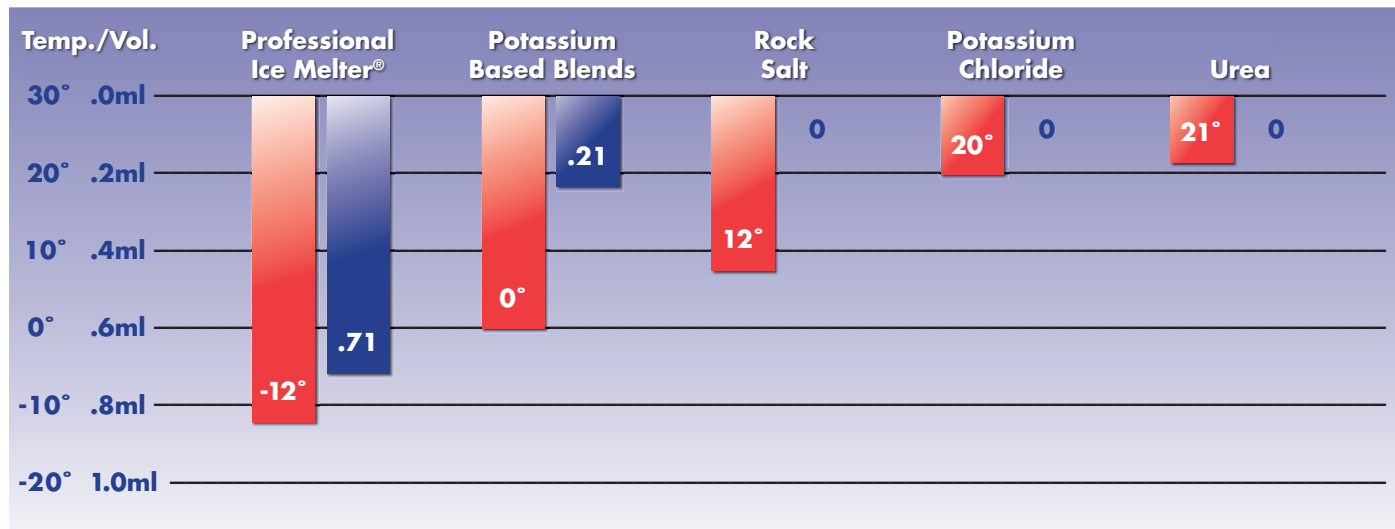

Key: ■ Melting point in degrees Fahrenheit ■ mls. needed per gram in 45 minutes at 5°

Item No.	Package Size	Packages/Pallet	Lbs. of Product/Pallet	UPC No.
2062900	80# bag	30 x 80#	2400#	52858-20629
2063400	50# bag	50 x 50#	2500#	52858-20634
2062600	20# bag	100 x 20#	2000#	52858-20626
2063900	10# bag	200 x 10#	2000#	52858-20639
2063800	100# box	24 x 100#	2400#	52858-20638
2064300	50# sq. box	40 x 50#	2000#	52858-20643
2063200	9# jug	216 x 9#	1944#	52858-20632
2064500	70# tub	27 x 70#	1890#	52858-20645

- Contains Tech-Grade granules
- Safer to plants
- Melts to -12°F
- No oily residue on carpets
- Resists re-freezing

DEFROST®

Professional Ice Melter® granules are coated with DEFROST®, a powerful de-icing agent that works on snow and ice faster than untreated ice melters.

Formulated with "Tech-Grade" granules

Unlike other rock salt-based products, Professional Ice Melter® is formulated with improved granule sizing for maximum contact with target areas. The flat surface of the granule provides ideal boring action and is less apt to roll off sidewalks and pavement.

Low toxicity

Gentle on skin and leather and does not require special handling considerations.

Dust Free

For clean application.

Safer to vegetation

While rock salt is deadly to shrubs and grass, Professional Ice Melter® works great on ice and snow and won't harm vegetation when used as directed.

Extra tough packaging

Poly bags are industrial strength 6mm quality with anti-slip construction. Boxes are reinforced to with-stand stacking.

Concrete friendly

Professional Ice Melter® is specially formulated so it will not chemically attack concrete.

Less corrosive

Special ingredients have been added to reduce corrosion to metal, electrical outlets and automobiles.

Free flowing

Some de-icers can turn rock hard inside their containers resulting in wasted material. Professional Ice Melter® is formulated with organic anti-caking agents for prolonged storage with minimum clumping.

Carpet safe

Many ice melters get tracked indoors and leave a "greasy" wet film on hard surfaces – worse yet, some can damage indoor flooring and carpeting. Professional Ice Melter® leaves no greasy residue and is easily cleaned from flooring.